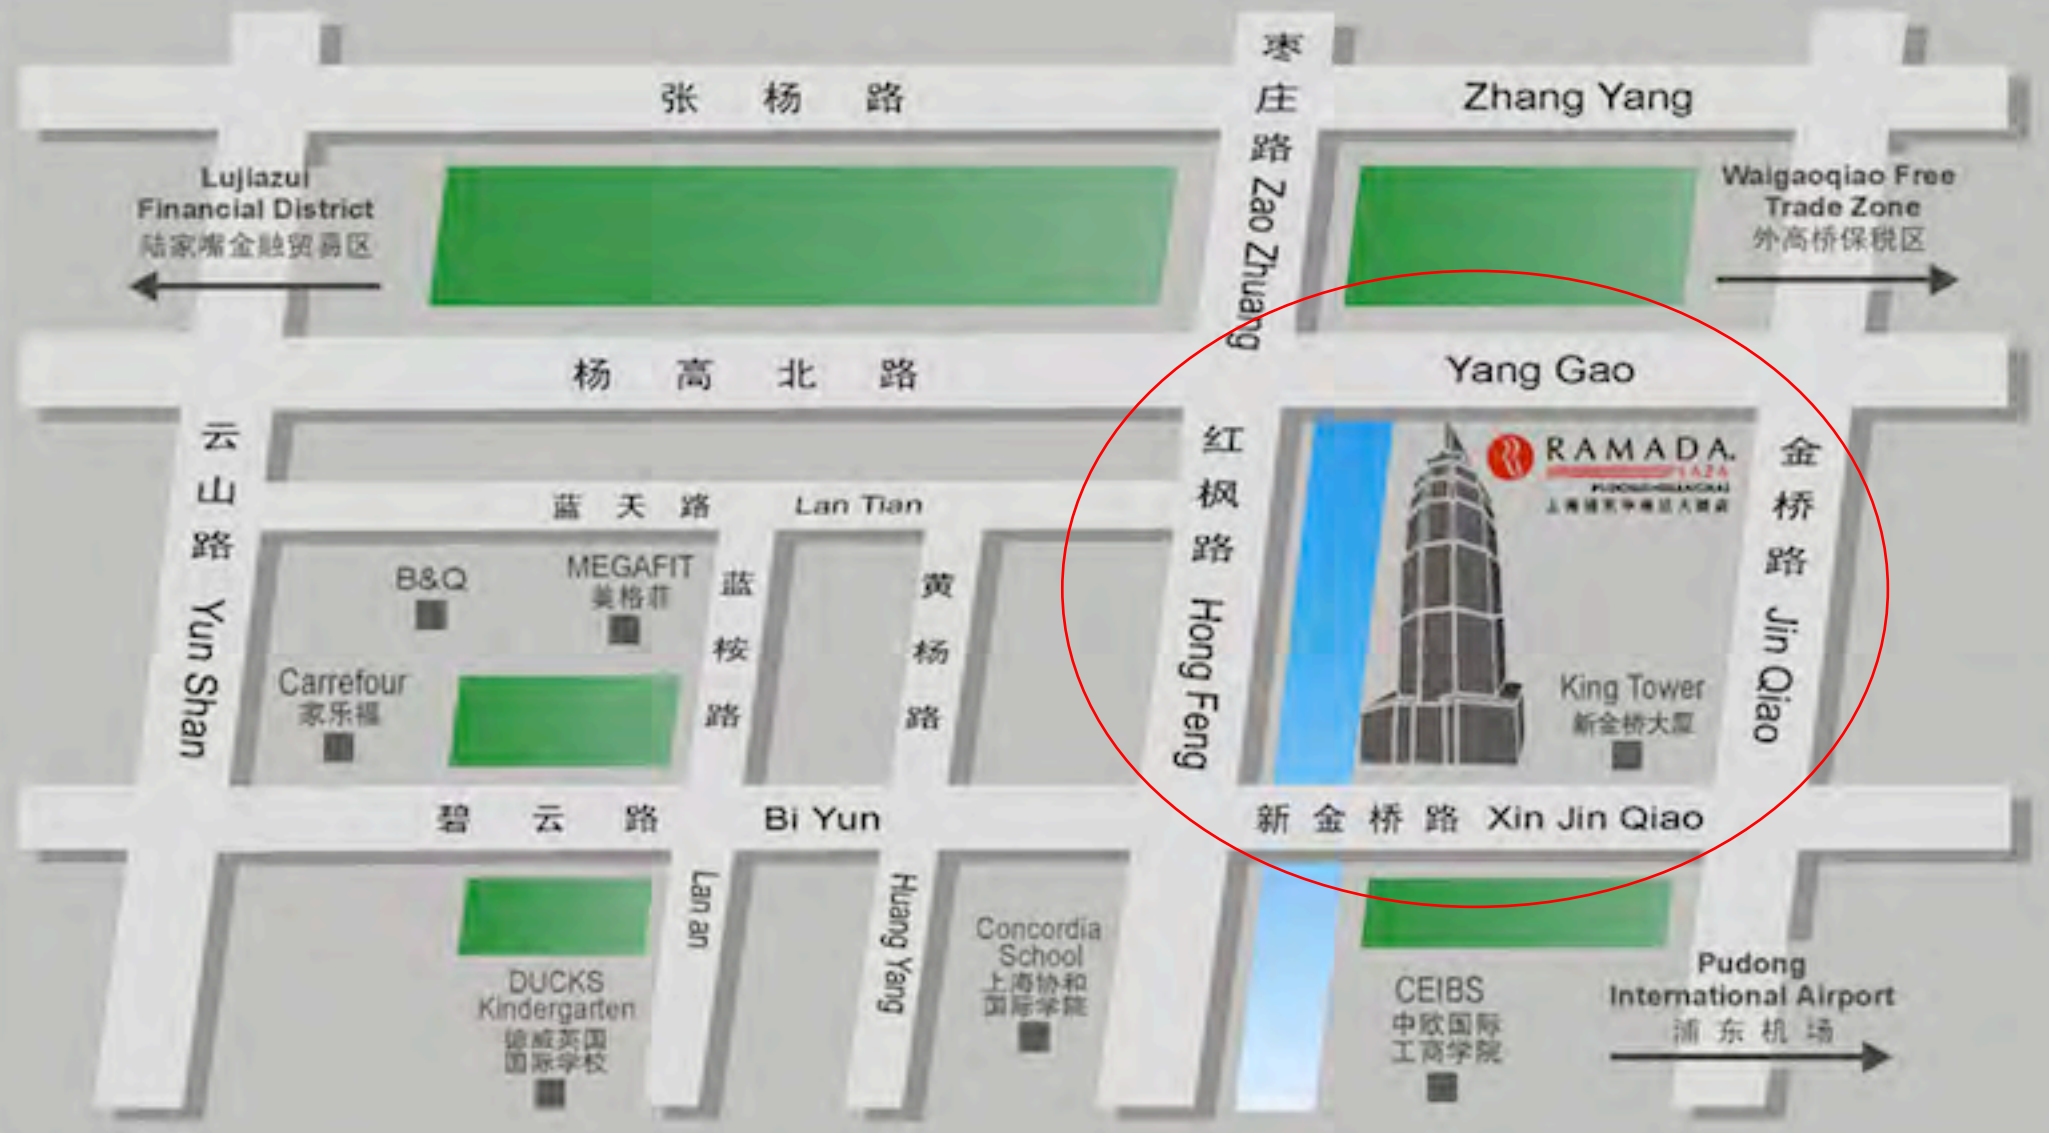

To Pudong Campus from Lujiazui

- * Heading east on Century Ave
- * Turn left on Zhangyang Road
- * Turn right on Luoshan Road, heading for Pudong Airport
- * Follow signs for Middle Ring Road
- * Exit for Chuannanfeng Road
- * Turn right at the traffic light (becomes Dongchuan Road), heading north
- * Turn right on Lingbai Road
- * Head straight to the Shanghai Links gate, and through to campus

To Pudong Campus from Puxi

- ROUTE A:**
- * Follow signs for Middle Ring Road
 - * Remain on Middle Ring Road; pass through Shangzhong Road Tunnel
 - * Exit for Chuannanfeng Road
 - * Turn left at the traffic light (becomes Dongchuan Road), heading north
 - * Turn right on Lingbai Road
 - * Head straight to the Shanghai Links gate, and through to campus

Tel: 6221-1445, www.saschina.org

Pudong Campus Address:
Shanghai Links, San Jia Gang
1600 Lingbai Road, Pudong

浦东校园地址: 浦东三甲港
林克斯外商休闲社区, 凌白路1600号

张杨路

Zhang Yang

Lujiazui
Financial District
陆家嘴金融贸易区

Waigaoqiao Free
Trade Zone
外高桥保税区

杨高北路

Yang Gao

云山路
Yun Shan

蓝天路

Lan Tian

红枫路
Hong Feng

金桥路
Jin Qiao

B&Q
Carrefour
家乐福